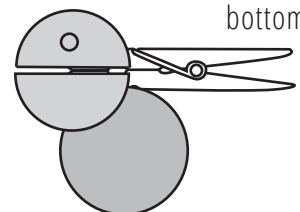

Dinosaur Clothespin Puppets

visit our **YouTube channel** for video instructions!

Cut out the puppet.

Cut along the mouth line.

Grab a clothespin.

Glue the top part of the head to the top part of the clothespin gripping area.

And the bottom part to the bottom.

easypeasyandfun.com
Member Exclusive
Copyright 2018