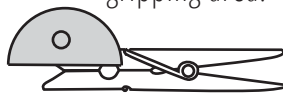

Dinosaur Clothespin Puppets

visit our **YouTube channel** for video instructions!

Cut out the puppet.

Cut along the mouth line.

Grab a clothespin.

Glue the top part of the head to the top part of the clothespin gripping area.

And the bottom part to the bottom.

easypeasyandfun.com
Member Exclusive
Copyright 2018